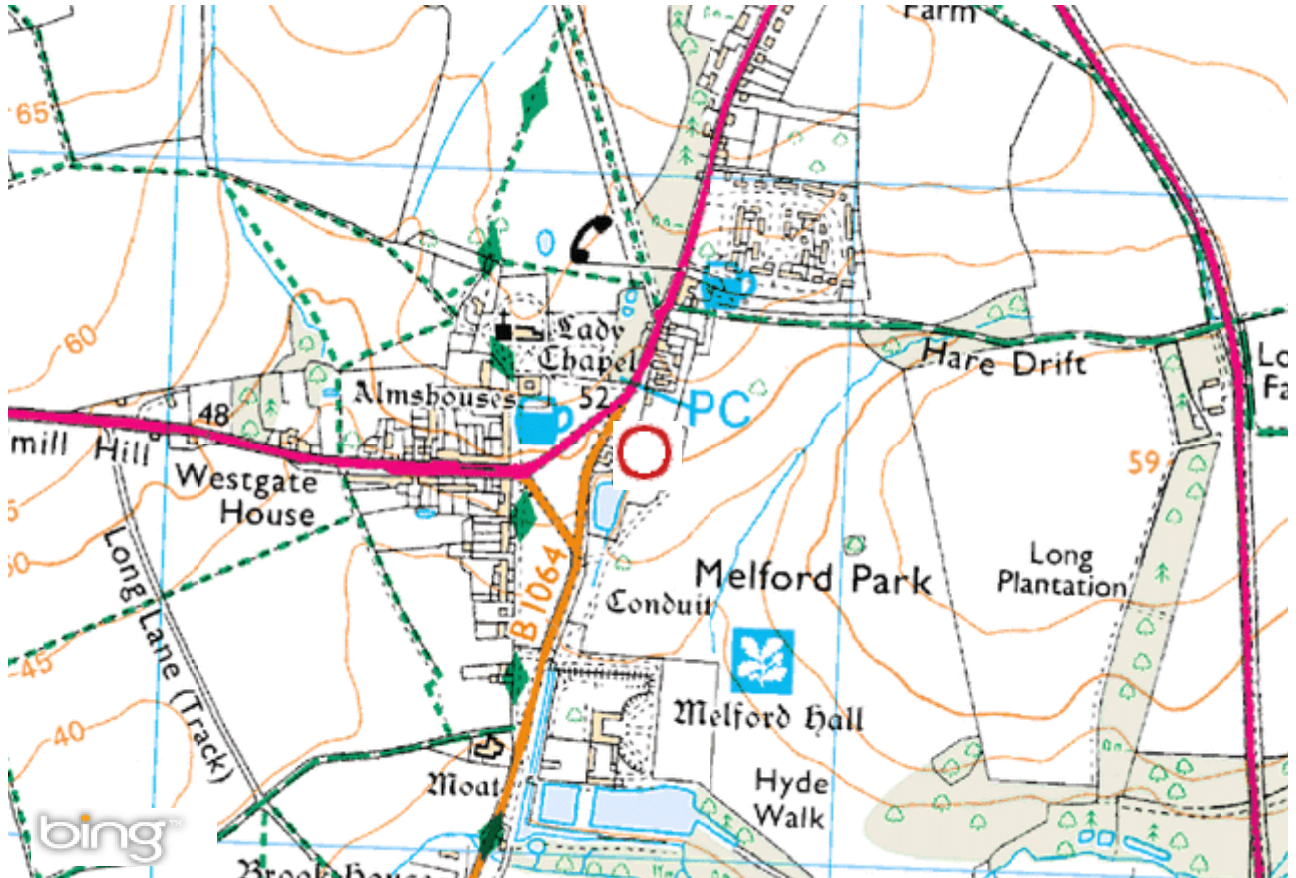

Kodak

SWITCH TO A KODAK ALL-IN-ONE PRINTER
AND ENJOY HIGH QUALITY, LOW COST INK
PRINTANDPROSPER.COM

Map of **CO10 9DH**

© Crown Copyright, Licence No 43513U

300 yards Terms of use

Nearest transport link

Your notes

Railway: Sudbury (3.48mi, 5.60km)

Kodak

SWITCH TO A KODAK ALL-IN-ONE PRINTER
AND ENJOY HIGH QUALITY, LOW COST INK
PRINTANDPROSPER.COM